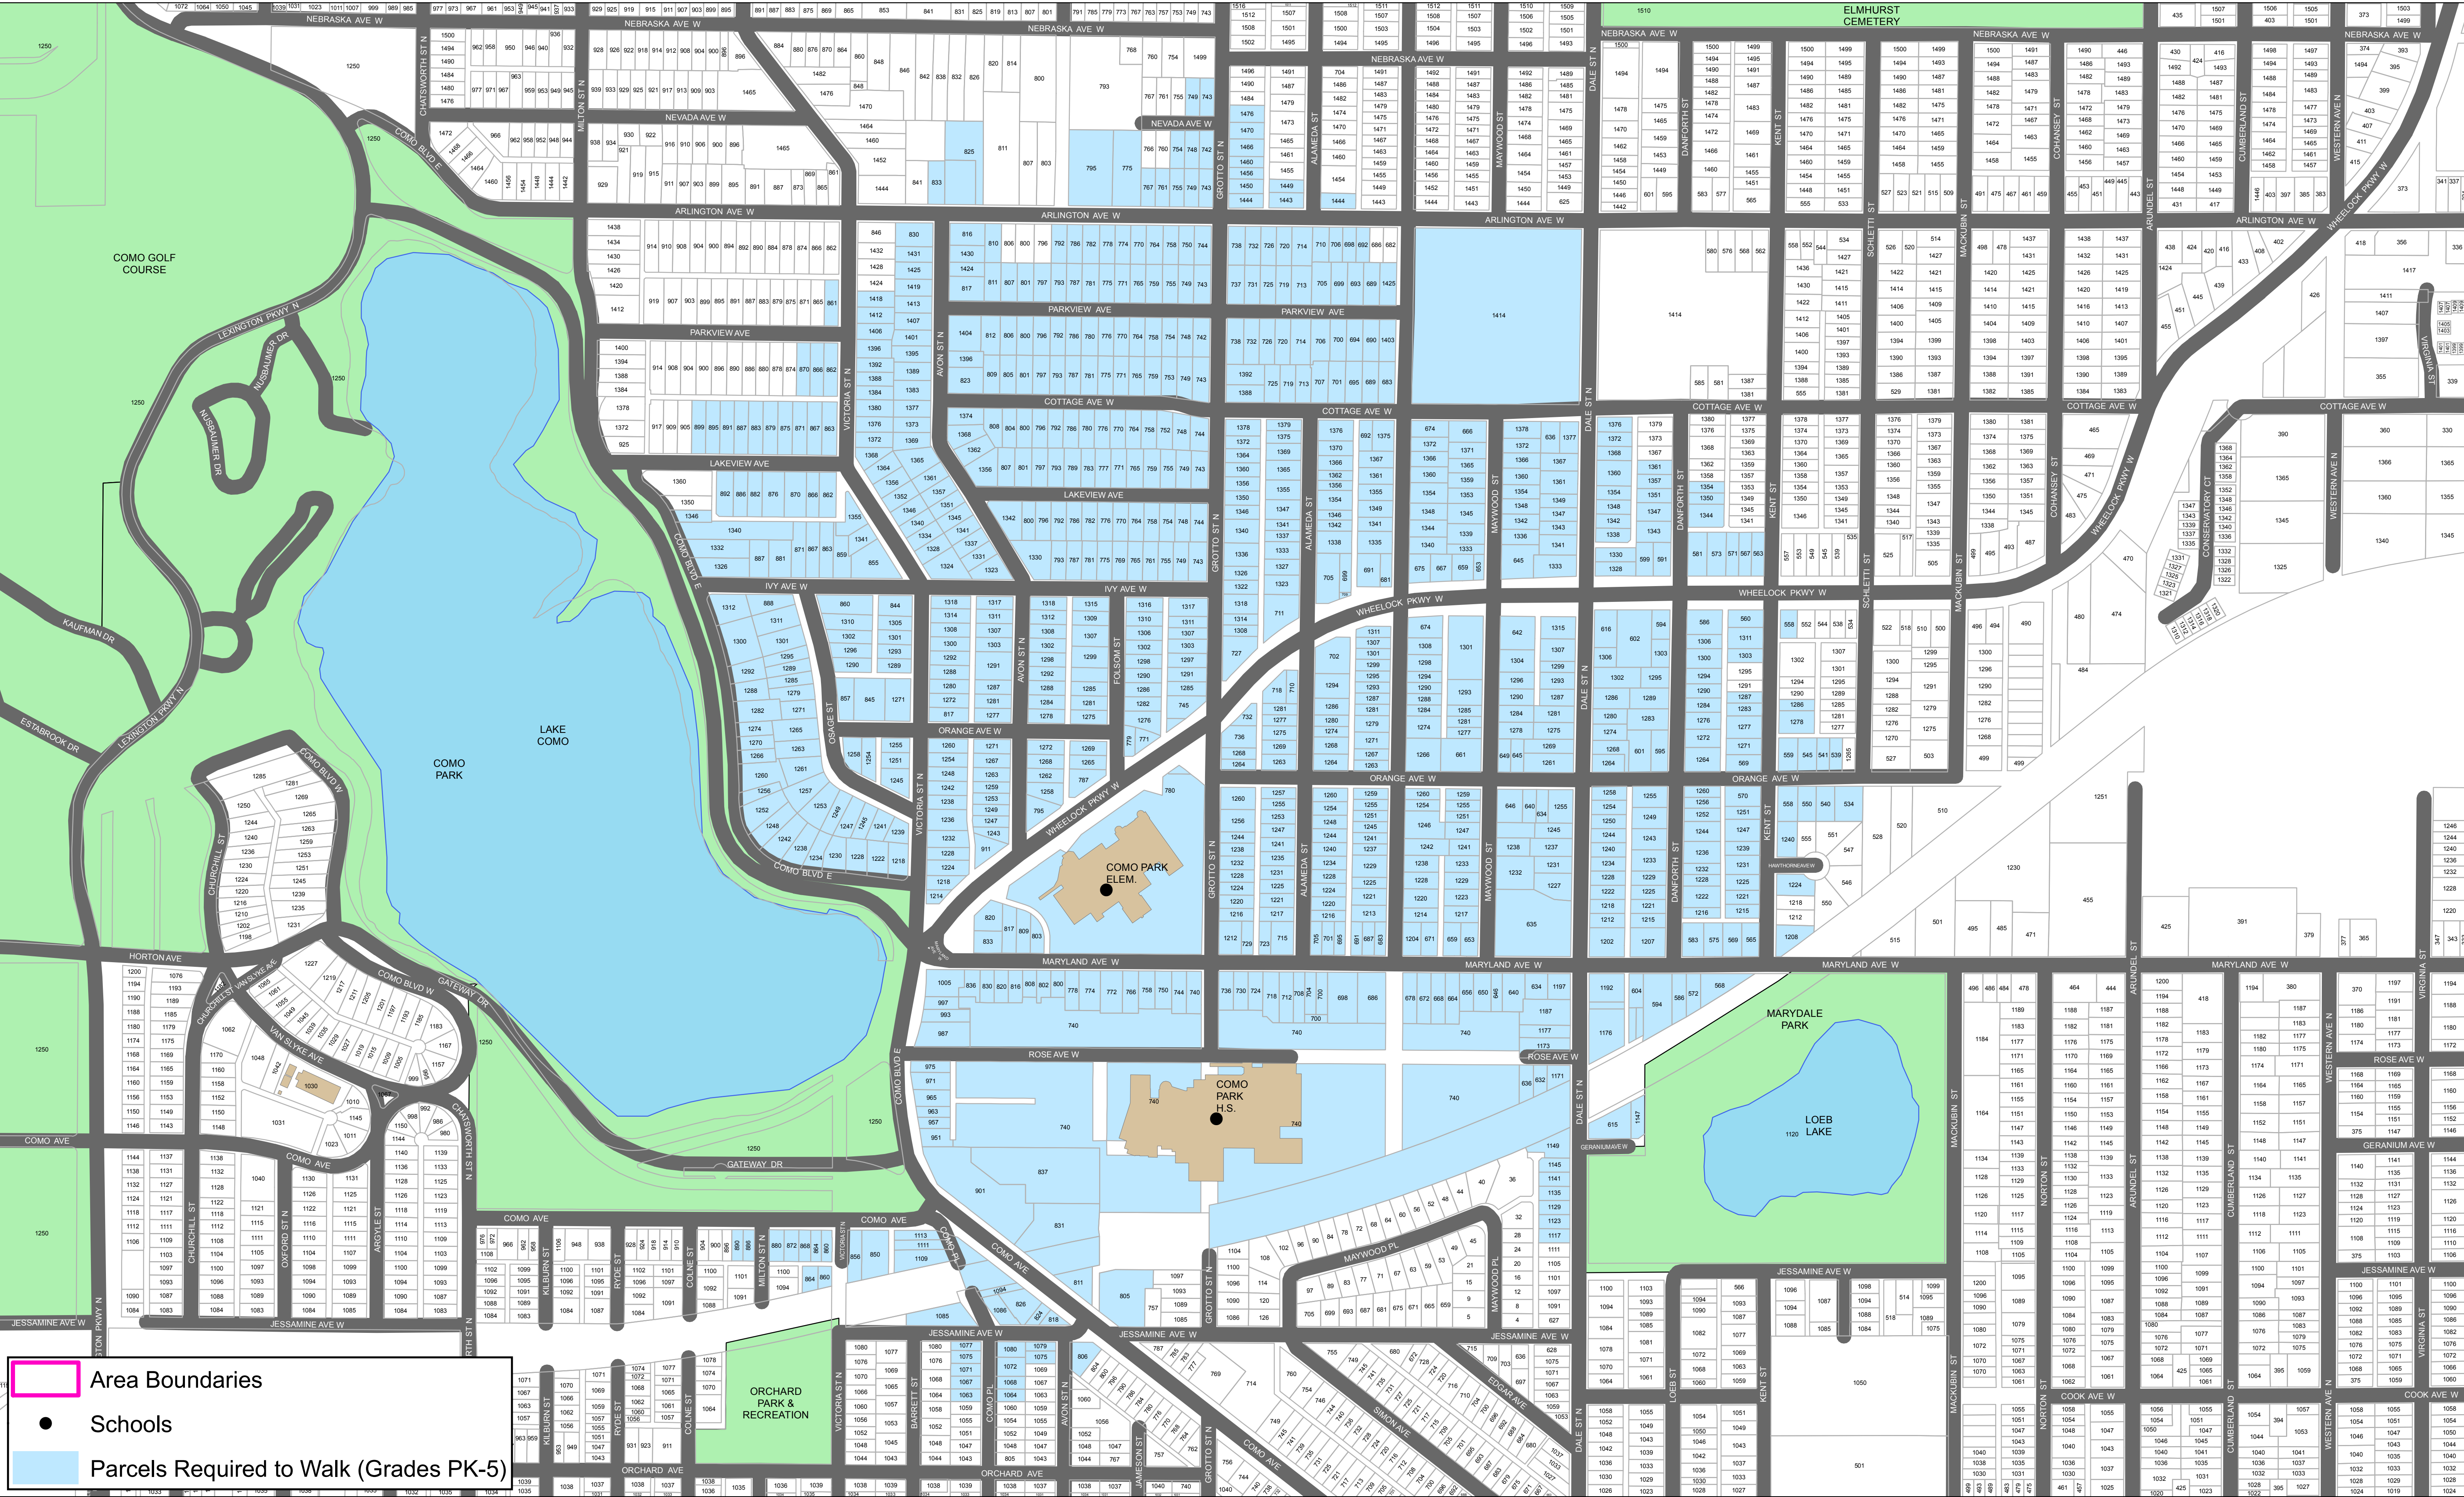

Como Park Elem 1/2 Mile Walk Area

Provided by Saint Paul Public Schools Transportation Department

- Area Boundaries
- Schools
- Parcels Required to Walk (Grades PK-5)